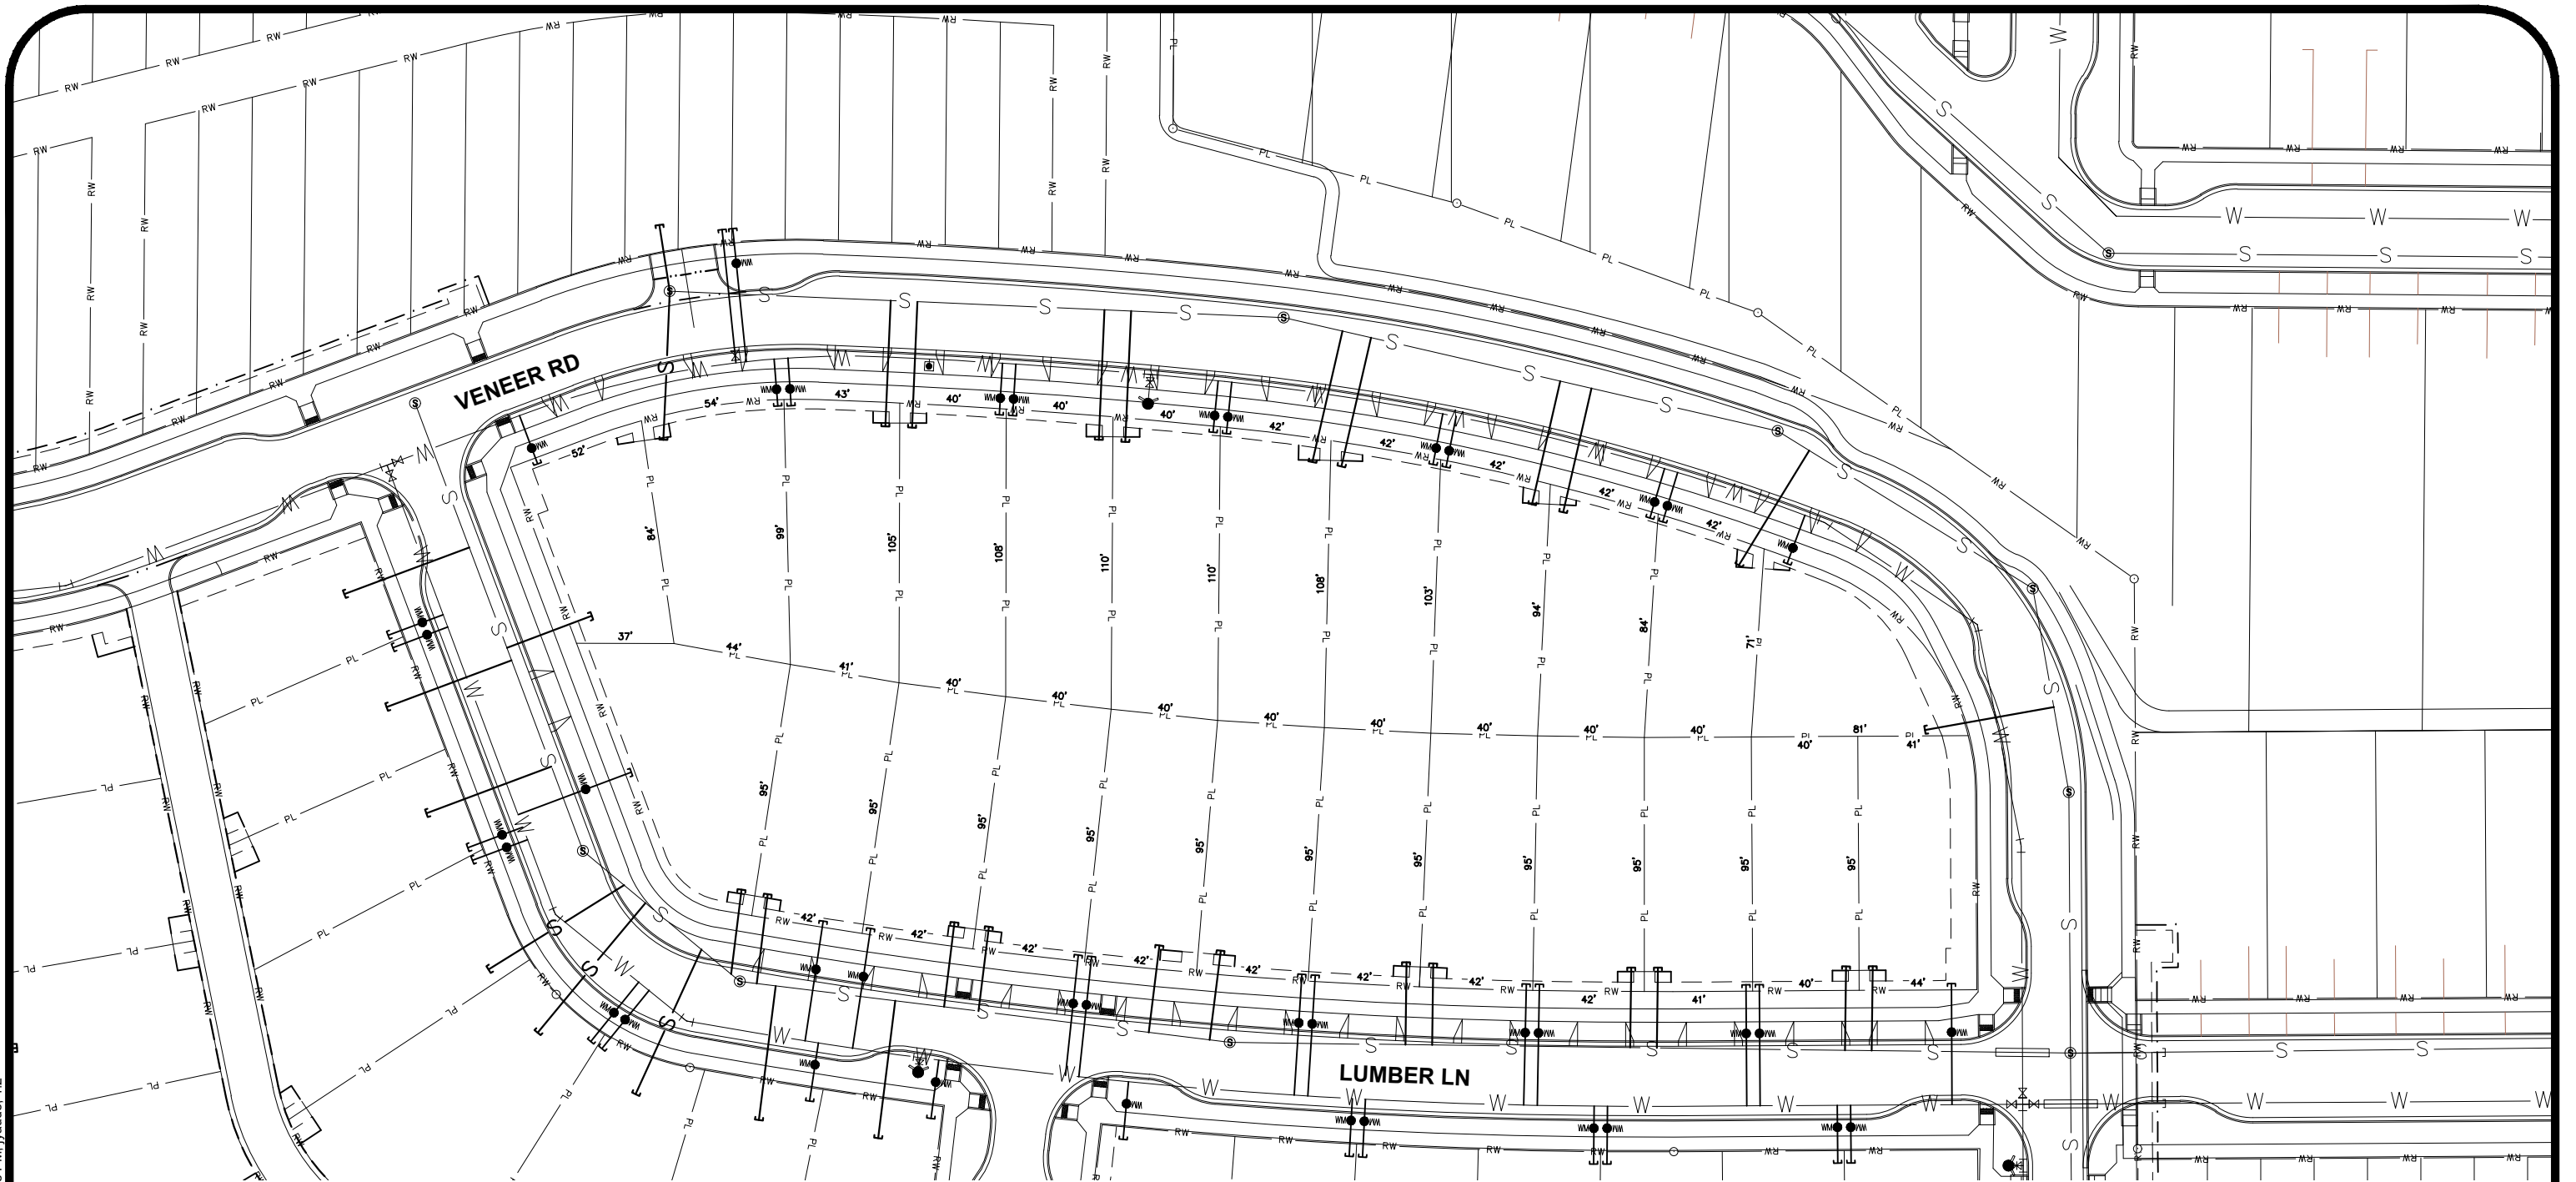

N:\Civi\3D Projects\41292\Production Drawings\41292DS30.dwg, 3/4/2021 3:20:05 PM, jyaude, 1:2

 www.welchcomer.com
 208-664-9382
 877-815-5672 (toll free)
 208-664-5946 (fax)
 330 E. Lakeside Ave, Suite 101
 Coeur d'Alene, ID 83814
 41292DS30.DWG 03-03-2021

AREA 8

 GRAPHIC SCALE

 (IN FEET)
 11x17 SCALE 1" = 60 ft.
 22x34 SCALE 1" = 30 ft.