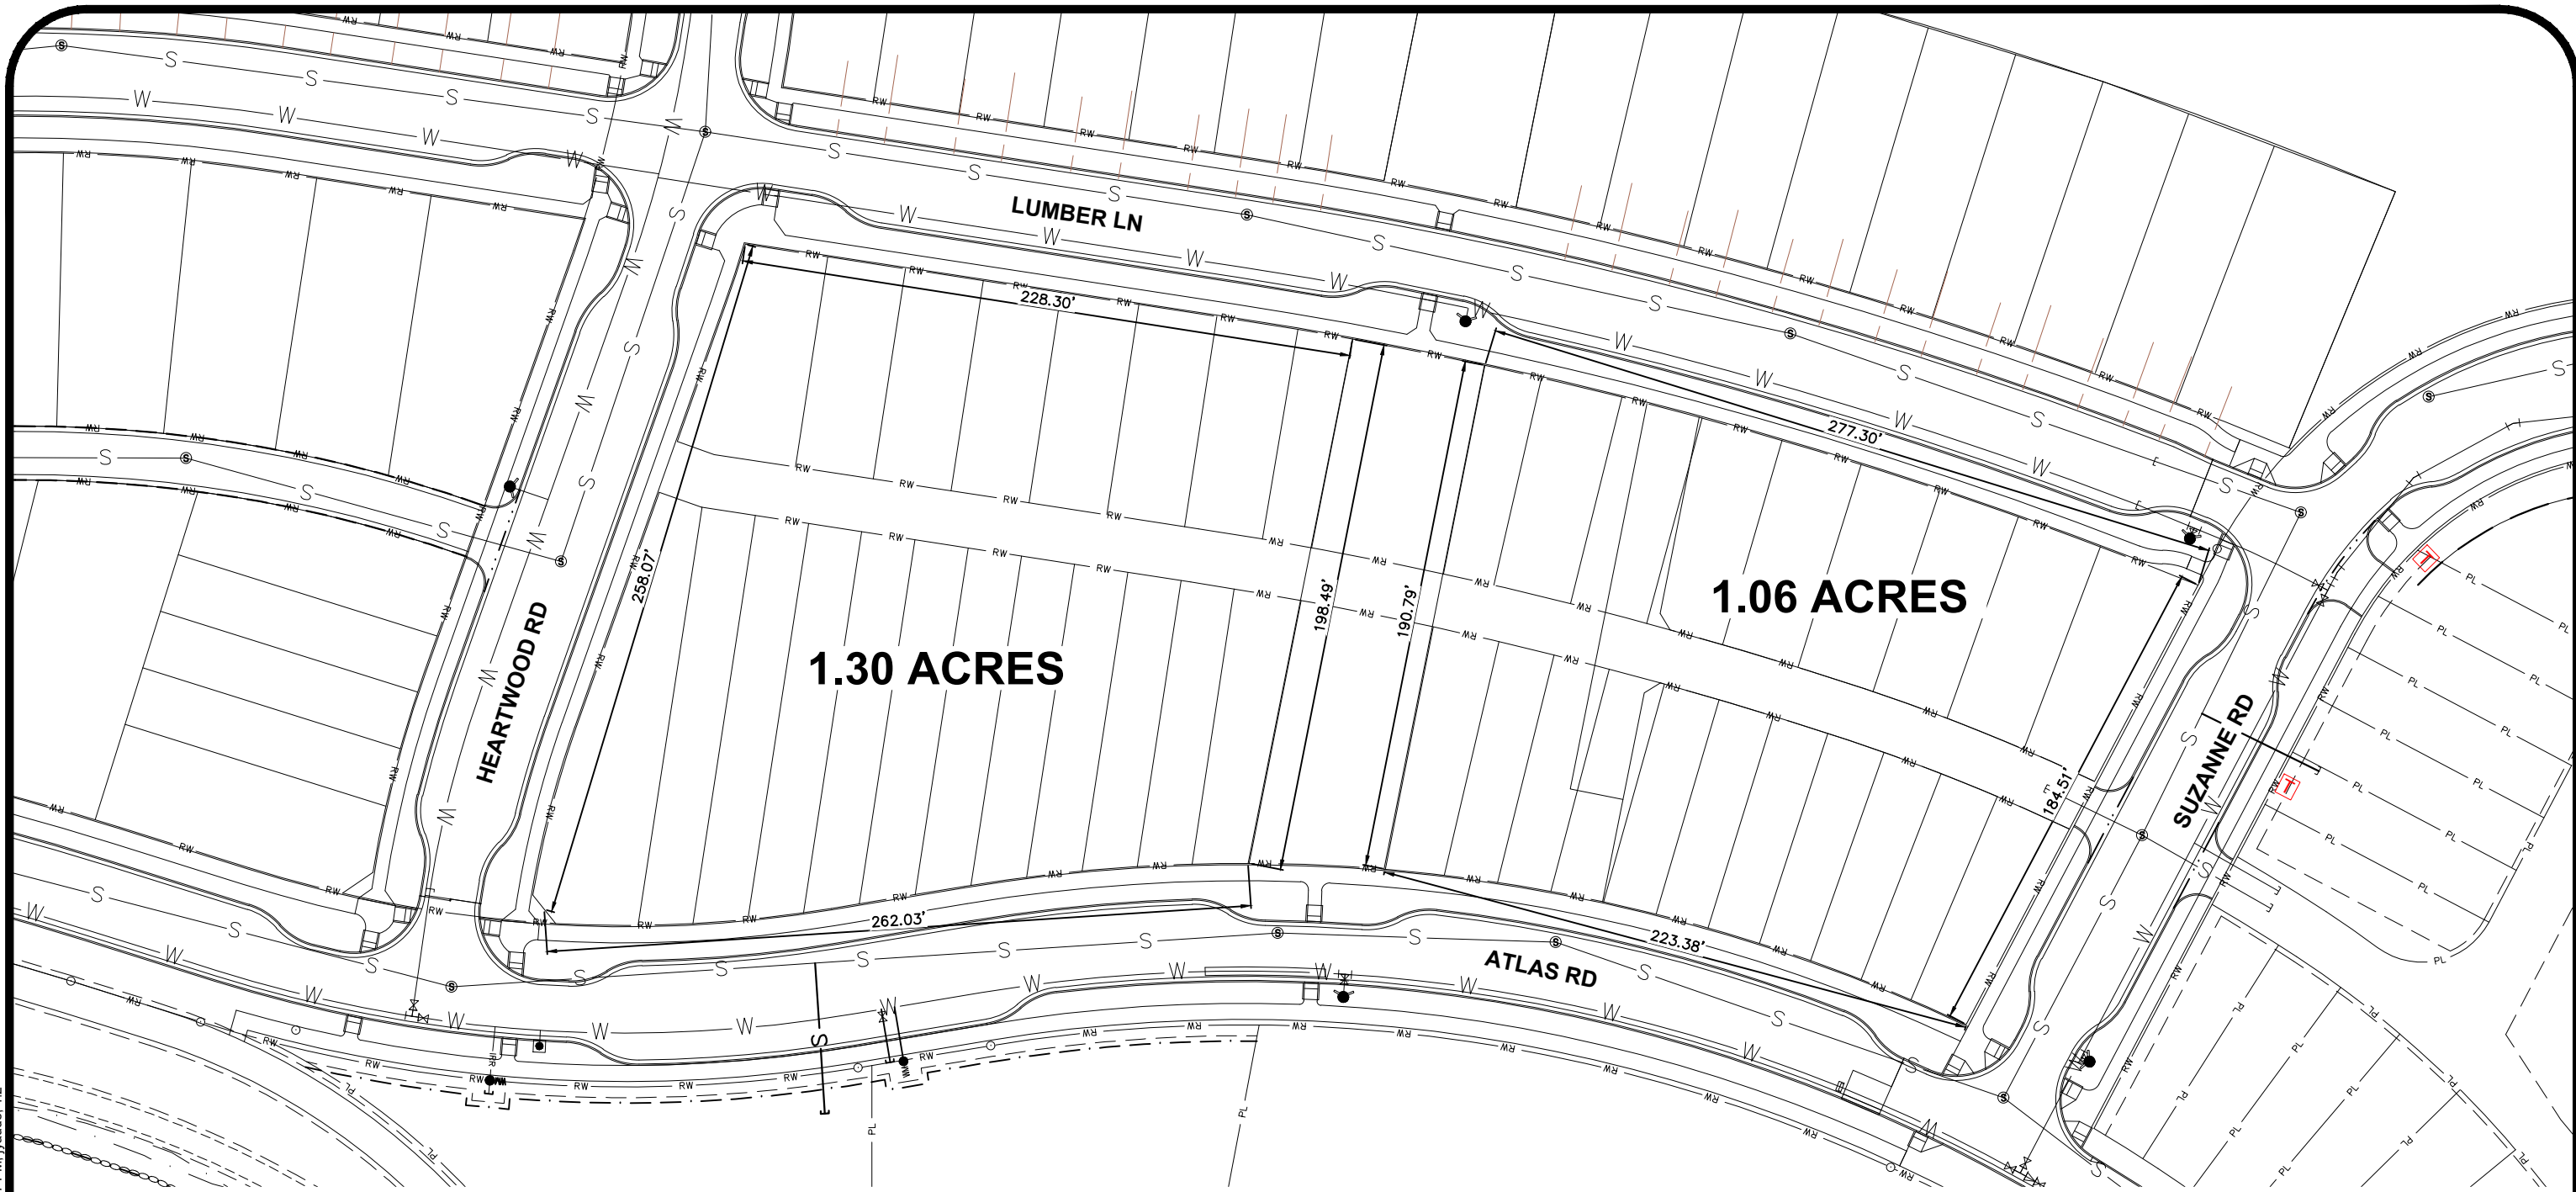

N:\Civ\3D Projects\41292\Production Drawings\41292DS30.dwg_3/4/2021 3:53:57 PM_jyaude_1.2

AREA 5

 www.welchcomer.com
 208-664-9382
 877-815-5672 (toll free)
 208-664-5946 (fax)
 330 E. Lakeside Ave, Suite 101
 Coeur d'Alene, ID 83814
 41292DS30.DWG 03-04-2021

 GRAPHIC SCALE

 (IN FEET)
 11x17 SCALE 1" = 60 ft.
 22x34 SCALE 1" = 30 ft.